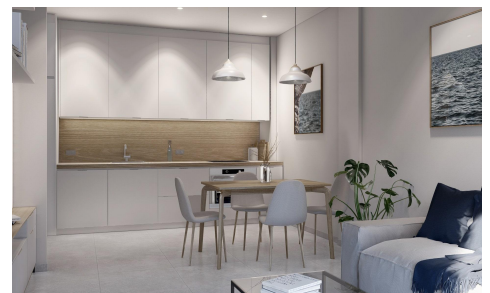

CL60628E

Penthouse in Torre Pacheco

€229,000

2

2

80m²

N/A

NEW BUILD PENTHOUSES IN TORRE-PACHECO New Build residential complex of apartments in Torre Pacheco (Murcia) in the heart of Costa C jilida. The second phase has 25 apartments and penthouses with 2 and 3 bedrooms. Modern apartments with open plan kitchen with spacious and bright living-dining room with access to a large terrace. Modern penthouses has private solarium. An options underground parking space and storage room at an extra cost. Modern complex with communal swimming pool and garden areas. All the comforts are at your fingertips. There are supermarkets, pharmacies, banks, schools, bars, restaurants, the beach and the airport are...(Ask for More Details!)