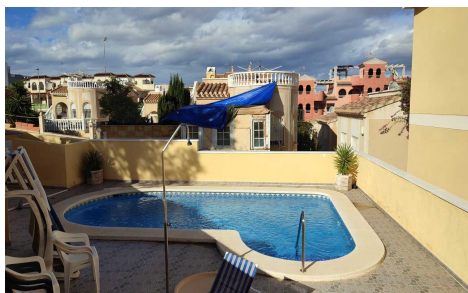

CL246

**Town House in Lomas De Campoamor**

**€149,950**

2

1

N/A

N/A

Casas Lilley is delighted to introduce this exceptional 2-bedroom townhouse located in the desirable La Fuente area. Spanning across two spacious floors, this south-facing property boasts a charming roof solarium that captures sunlight throughout the day. Each of the generously sized double bedrooms features its own private terrace. The home includes an expansive underbuild space that presents endless possibilities - whether you envision transforming it into an additional bedroom, creating the perfect games room, or customizing it to suit your unique lifestyle needs. This versatile area allows future owners to adapt the property to their personal preferences. Adding to the appeal of this residence is access to a well-maintained communal...(Ask for More Details!)