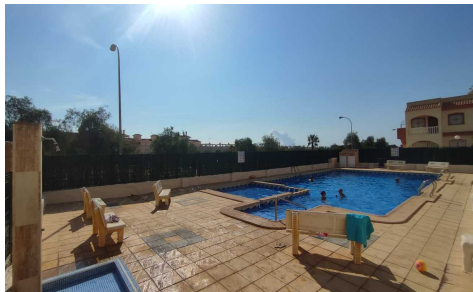

CL320

Town House in La Florida **€159,950**

2

2

N/A

N/A

Casas Lilley is delighted to introduce this charming two-bedroom townhouse, perfectly situated in the heart of the sought-after La Florida neighborhood. The property boasts a prime location, placing you just a short, leisurely stroll away from local favourites such as Emerald Isle and the cozy, atmospheric Abbey Tavern. Designed to maximize natural light, the home is East-facing. The residence comes fully furnished, allowing for a seamless move-in experience. The exterior living spaces are a particular highlight of this home. The property features a comfortably sized front patio, as well as an expansive roof solarium. Inside, the ground floor opens into a living area that is both bright...(Ask for More Details!)