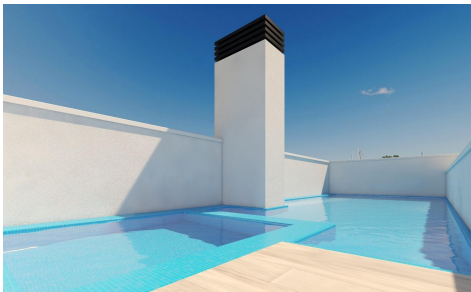

CL61951H

Apartment in Torrevieja

€279,000

3

2

96m²

N/A

New Build Apartments in Torrevieja, Just 150m from Playa del Cura Prime Location in Torrevieja, Close to Beaches and Amenities Experience coastal living at its best with these brand-new apartments and penthouses in Torrevieja, located a mere 150 meters from Playa del Cura. These exclusive residences are nestled in a vibrant neighborhood with all essential amenities within reach, including shops, restaurants, and cafes. Perfectly positioned on Spain's Costa Blanca, Torrevieja offers residents a Mediterranean climate and relaxed lifestyle with easy access to both Alicante Airport (45 km) and Murcia Airport (65 km). Modern Design with Spacious Layouts and Quality Finishes This new residential complex consists...(Ask for More Details!)