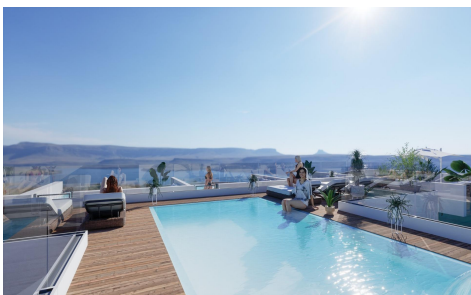

CL70000T

Penthouse in Torrevieja

€469,000

2

2

64m²

N/A

NEW BUILD PENTHOUSES IN TORREVIEJA New Build avant-garde design five-storey development in Torrevieja with 34 exclusive properties offers a variety of living options, from stylish apartments to penthouses with breathtaking panoramic views. Every corner of residential has been carefully planned to maximise space and natural light, creating bright and welcoming environments that invite well-being. Residential majestically located in the heart of Torrevieja, consolidating itself as a residential development full of elegance and modernity. Its strategic location ensures that residents will feel part of this amazing city with easy access to a variety of services and attractions. It is a unique opportunity to invest...(Ask for More Details!)