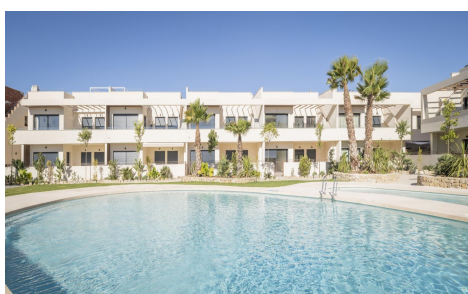

CL11216M

Bungalow in Torrevieja

€370,000

2

2

100m²

42m²

DESIGN BUNGALOW BY THE SEA Residential in a newly developed area just 250m from the sea. Excellent location very close to the urban center of Torrevieja and surrounded by services, shops and restaurants. The Torrevieja General Hospital and the marina are also nearby. Excellent residential with a beautiful garden, swimming pool and fitness area. Enjoy this complete, modern, and charming bungalow with a minimalist design.