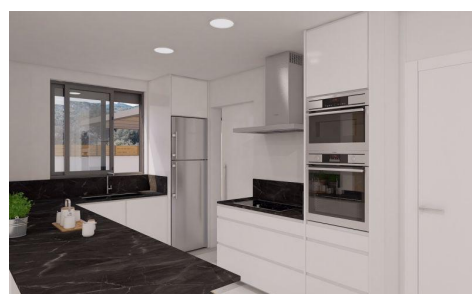

CL51494X

Villa in Aspe

€380,000

3

2

140m²

400m²

MODERN VILLA BETWEEN SEA AND MOUNTAINS Fantastic new built Villa built on a plot of 400m² in Aspe. The villa has a constructed area of 140. 17m², on one floor, with a porch of 19. 20m², a living-dining-kitchen of 41. 50m², 3 bedrooms, 2 bathrooms, a gallery. Included in the price: Appliances: hob, oven, extractor, dishwasher, fridge and washing machine. Air conditioning with heat pump, installation + machine Bathrooms with bathroom furniture with mirror, shower enclosure and taps Kitchen with white furniture and national granite Interior LED throughout the house and on the porch ...(Ask for More Details!)