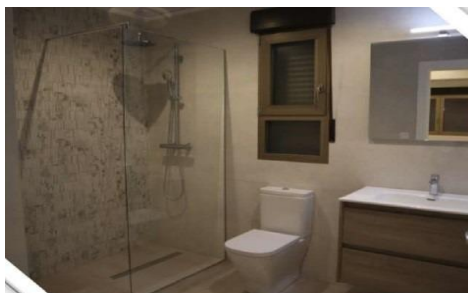

CL32868Q

Villa in Aspe

€395,000

3

2

141m²

420m²

NEW BUILD MODERN VILLA IN ASPE New Build modern and innovative design villa in La Romana, Aspe. Villa with 3 bedrooms, 2 bathroom open plan kitchen with living room, terrace, private garden with the pool and parking space. The Villas are pre installed for A/C hot and cold and electric blinds to all the windows. As well you will have a choice of tiles and kitchen so the villa will be finished to your own style and colour. Near Aspe is a very special Town of La Romana within easy walking distance from our development. La Romana has a prosperous economy based...(Ask for More Details!)