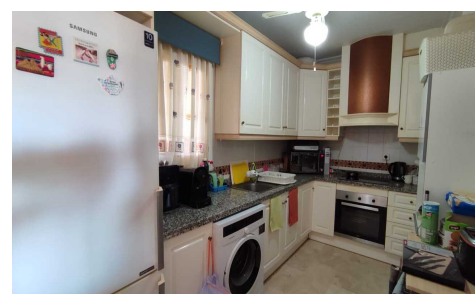

## Penthouse in Playa Flamenca

€185,000

2

2

N/A

N/A

Casas Lilley takes great pleasure in introducing this 2-bedroom Penthouse, in a gated community in Playa Flamenca. Just a leisurely stroll of less than 10 minutes will bring you to the vibrant area of La Florida, with local shops, bars, and delightful restaurants - including the much-loved Abbey Tavern. The Penthouse boasts a generously sized terrace that provides a stunning view over the pristine communal pool area, also distant sea views. Step inside to find a thoughtfully designed interior featuring a spacious and welcoming living area, complemented by two bathrooms and two well-proportioned double bedrooms, each offering ample space and comfort. The indicated final price does not include taxes (ITP/VAT/...(Ask for More Details!)