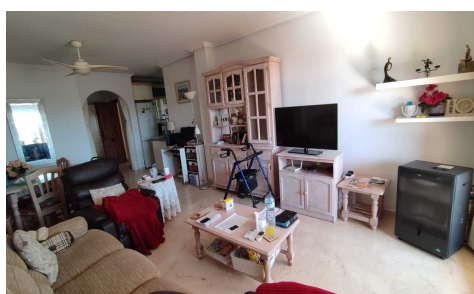

## Penthouse in Playa Flamenca

€185,000

2

2

N/A

N/A

Casas Lilley takes great pleasure in introducing this 2-bedroom Penthouse, in a gated community in Playa Flamenca. Just a leisurely stroll of less than 10 minutes will bring you to the vibrant area of La Florida, with local shops, bars, and delightful restaurants - including the much-loved Abbey Tavern. The Penthouse boasts a generously sized terrace that provides a stunning view over the pristine communal pool area, also distant sea views. Step inside to find a thoughtfully designed interior featuring a spacious and welcoming living area, complemented by two bathrooms and two well-proportioned double bedrooms, each offering ample space and comfort. The indicated final price does not include taxes (ITP/VAT/...(Ask for More Details!)