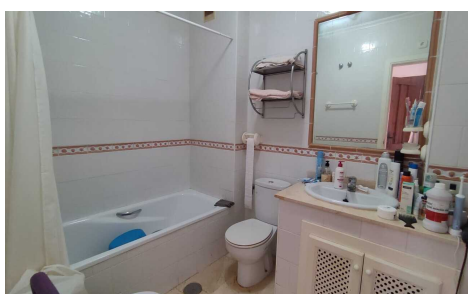

## Penthouse in Playa Flamenca

€185,000

2

2

N/A

N/A

Casas Lilley takes great pleasure in introducing this 2-bedroom Penthouse, in a gated community in Playa Flamenca. Just a leisurely stroll of less than 10 minutes will bring you to the vibrant area of La Florida, with local shops, bars, and delightful restaurants - including the much-loved Abbey Tavern. The Penthouse boasts a generously sized terrace that provides a stunning view over the pristine communal pool area, also distant sea views. Step inside to find a thoughtfully designed interior featuring a spacious and welcoming living area, complemented by two bathrooms and two well-proportioned double bedrooms, each offering ample space and comfort. The indicated final price does not include taxes (ITP/VAT/...(Ask for More Details!)