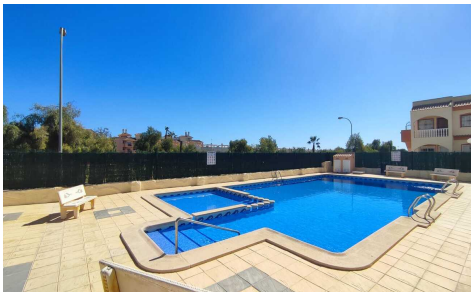

CL258

Apartment in La Florida

€134,950

2

1

N/A

N/A

Casas Lilley are pleased to introduce this 2 bedroom Upper Floor Apartment, ideally situated in the heart of La Florida. This prime location offers exceptional convenience, with all your daily necessities just a short stroll away. The area boasts an excellent selection of shops, bustling bars and inviting restaurants, including local favorites like the renowned Emerald Isle pub and The Abbey Tavern. For those seeking coastal relaxation, the beautiful Spanish coastline is easily accessible within just a 10-minute drive. The property itself features an impressive private roof solarium - perfect for sunbathing or enjoying panoramic views - along with shared access to a meticulously maintained communal swimming pool that's ideal...(Ask for More Details!)