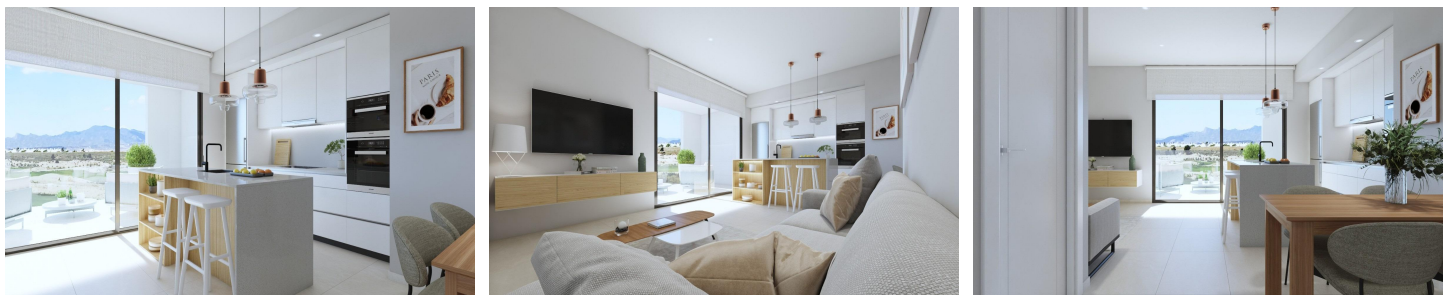

Apartment in Alhama De Murcia **€225,000**

2

2

71m²

N/A

NEW APARTMENTS IN CONDADO DE ALHAMA GOLF COURSE New two-bedroom, two-bathroom apartments with frontline golf views of ALHAMA SIGNATURE GOLF, a fabulous 18-hole golf course designed by Jack Nicklaus. CONDADO DE ALHAMA is a fantastic Golf Resort with many facilities and services. A shopping centre, sports centre, a range of bars and restaurants, supermarket. . . and more than 25 communal swimming pools and gardens. Only 18 minutes by car from the new International Airport of the Region of Murcia. The apartments have an area between 73. 88m2 and 75. 22m2 divided into 2 bedrooms, 2 bathrooms, an open living-kitchen-dining room of...(Ask for More Details!)