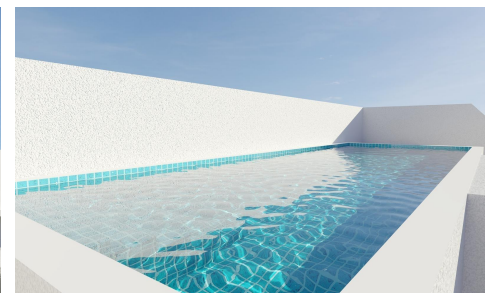

CL64569Z

Penthouse in Torrevieja

€259,000

1

1

74m²

N/A

Newly built apartments in Torrevieja Just 600 metres from Playa del Cura beach Prime location in the heart of Torrevieja Discover these brand new apartments and penthouses in one of the most sought-after areas of Torrevieja, just 600 metres from Playa del Cura beach and 300 metres from the seafront promenade. Located in the city centre, this lively neighbourhood offers all essential amenities within walking distance, including supermarkets, shops, restaurants, cafés and public transport. Torrevieja is a well-known coastal town on the Costa Blanca, famous for its mild Mediterranean climate, lively atmosphere and year-round seaside lifestyle. Modern apartments with spacious layouts This exclusive new development consists of...(Ask for More Details!)