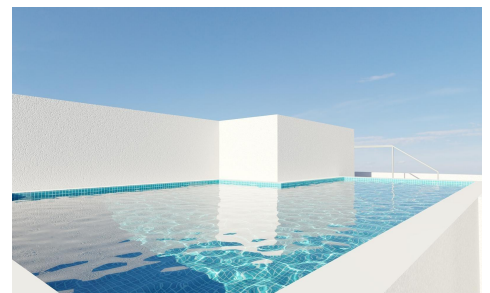

CL56103L

**Apartment in Torrevieja**

**€339,000**

3

2

92m<sup>2</sup>

N/A

New Build Apartments in Torrevieja Just 400 m from Playa del Cura Prime Location in the Heart of Torrevieja Discover these brand new apartments and penthouses in one of the most sought after areas of Torrevieja, only 400 m from Playa del Cura and just 150 m from the seafront promenade. Located in the city centre, this vibrant neighborhood offers all essential services within walking distance, including supermarkets, shops, restaurants, cafes and public transport. Torrevieja is a well known coastal city on the Costa Blanca, famous for its mild Mediterranean climate, lively atmosphere and year round lifestyle by the sea. Modern Apartments with Spacious Layouts This exclusive...(Ask for More Details!)