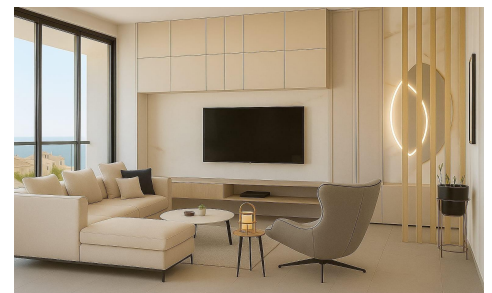

CL28996N

Penthouse in San Pedro del Pinatar

€949,900

3

3

171m²

N/A

New Build Apartments Just 100 m from the Beach in Lo Pagan, San Pedro del Pinatar Exclusive Coastal Residential in a Prime Location This new construction residential complex consists of only 10 modern apartments located in Lo Pagan San Pedro del Pinatar less than 100 meters from the beach. Set in one of the most attractive areas of the Mar Menor this development offers a perfect combination of seaside living comfort and excellent investment potential. Lo Pagan is well known for its relaxed atmosphere natural mud baths and proximity to both the Mar Menor and the Mediterranean Sea. Modern Apartments and a Unique Penthouse Option The project...(Ask for More Details!)