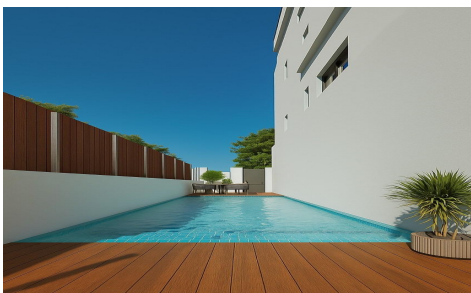

CL28996N

Penthouse in San Pedro del Pinatar

€949,900

3

3

171m²

N/A

New Build Apartments Just 100 m from the Beach in Lo Pagan, San Pedro del Pinatar Exclusive Coastal Residential in a Prime Location This new construction residential complex consists of only 10 modern apartments located in Lo Pagan San Pedro del Pinatar less than 100 meters from the beach. Set in one of the most attractive areas of the Mar Menor this development offers a perfect combination of seaside living comfort and excellent investment potential. Lo Pagan is well known for its relaxed atmosphere natural mud baths and proximity to both the Mar Menor and the Mediterranean Sea. Modern Apartments and a Unique Penthouse Option The project...(Ask for More Details!)