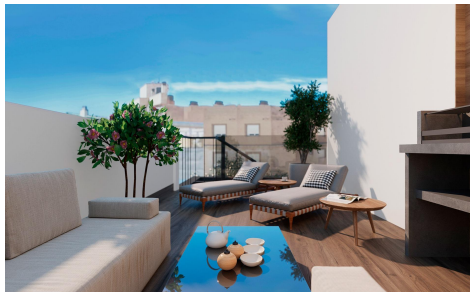

**Penthouse in Torrevieja** **€395,500**

2

1

69m<sup>2</sup>

N/A

N/A

Modern Apartments Just 250m from Playa del Cura in Torrevieja Exclusive New Development in the Heart of Torrevieja This exclusive residential project of 12 modern apartments is located just 250 meters from Playa del Cura, one of the most popular beaches in Torrevieja. Designed with a perfect balance of elegance, functionality, and Mediterranean lifestyle, the building offers a variety of layouts with 1 or 2 bedrooms, including apartments with terraces and penthouses with private solariums. Its central location provides easy access to shops, restaurants, leisure areas, and all essential services, while still maintaining a sense of comfort and tranquility. Premium Amenities for a Modern Lifestyle The development...(Ask for More Details!)