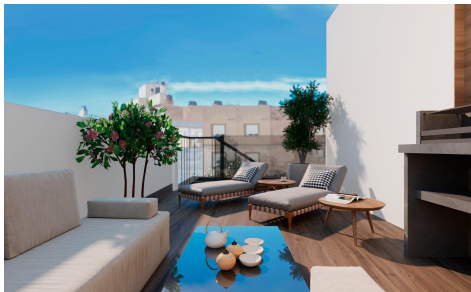

**Penthouse in Torrevieja** **€380,000**

2

1

69m<sup>2</sup>

N/A

Modern Apartments Just 250m from Playa del Cura in Torrevieja Exclusive New Development in the Heart of Torrevieja This exclusive residential project of 12 modern apartments is located just 250 meters from Playa del Cura, one of the most popular beaches in Torrevieja. Designed with a perfect balance of elegance, functionality, and Mediterranean lifestyle, the building offers a variety of layouts with 1 or 2 bedrooms, including apartments with terraces and penthouses with private solariums. Its central location provides easy access to shops, restaurants, leisure areas, and all essential services, while still maintaining a sense of comfort and tranquility. Premium Amenities for a Modern Lifestyle The development...(Ask for More Details!)