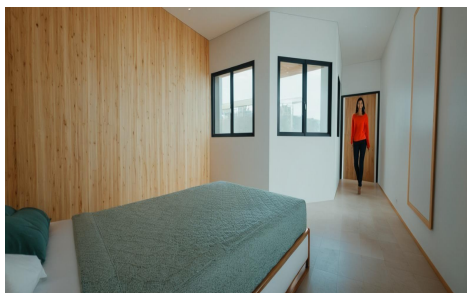

Planta Primera y segunda. Estudio B y Vivienda A

2

1

64m²

N/A

N/A

Modern, newly built apartments in the centre of Torrevieja, just 200 m from the sea. Discover this exclusive boutique development of just 8 modern, newly built apartments, perfectly located in the heart of Torrevieja. Just 200 m from the sea in the heart of the city, these homes offer the ideal combination of seaside living and urban amenities. Contemporary design and smart layouts. Choose from 4 studios or 4 two-bedroom apartments with 1 bathroom. Each property is designed with a modern and functional layout that maximises natural light and comfort. High-quality finishes ensure durability and elegance, making these homes perfect for both year-round living and holiday getaways....(Ask for More Details!)