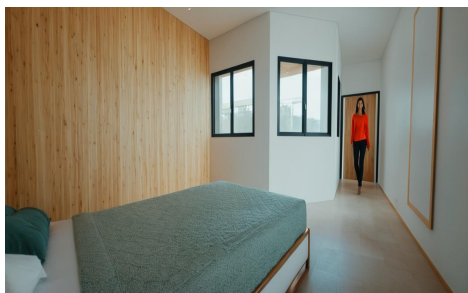

2

1

58m²

N/A

N/A

Modern, newly built apartments in the centre of Torrevieja, just 200 m from the sea. Discover this exclusive boutique development of just 8 modern, newly built apartments, perfectly located in the heart of Torrevieja. Just 200 m from the sea in the heart of the city, these homes offer the ideal combination of seaside living and urban amenities. Contemporary design and smart layouts. Choose from 4 studios or 4 two-bedroom apartments with 1 bathroom. Each property is designed with a modern and functional layout that maximises natural light and comfort. High-quality finishes ensure durability and elegance, making these homes perfect for both year-round living and holiday getaways....(Ask for More Details!)