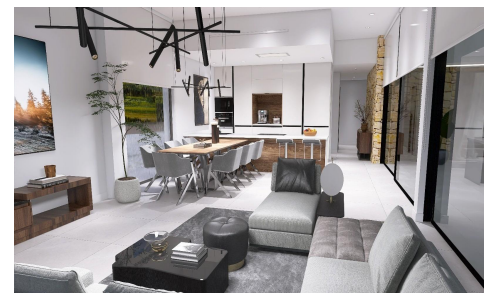

CL69483Z

Villa in Aspe

€586,000

4

3

248m²

13,172m²

Newly built villas located in the municipality of Aspe. Newly built villas with several models to choose from, with 2, 3 or 4 bedrooms, on one or two floors and built with slabs or with a structure: depending on the model and the plot chosen, the exact price will be calculated. All the villas are built on rustic plots of over 10,000 m², of which around 2,500 m² will be fenced off. The villas have an open-plan kitchen with living room, built-in wardrobes, private swimming pool, porch, storage room and outdoor parking space. There are several plots to choose from. The price...(Ask for More Details!)