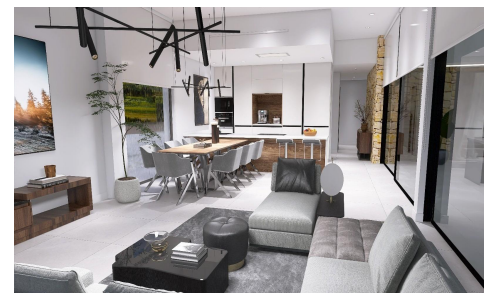

CL68651C

Villa in Aspe

€457,000

3

3

189m²

13,172m²

Newly built villas located in the municipality of Aspe. Newly built villas with several models to choose from, with 2, 3 or 4 bedrooms, on one or two floors and built with slabs or with a structure: depending on the model and the plot chosen, the exact price will be calculated. All the villas are built on rustic plots of over 10,000 m2, of which around 2,500 m2 will be fenced off. The villas have an open-plan kitchen with living room, built-in wardrobes, private swimming pool, porch, storage room and outdoor parking space. There are several plots to choose from. The price...(Ask for More Details!)